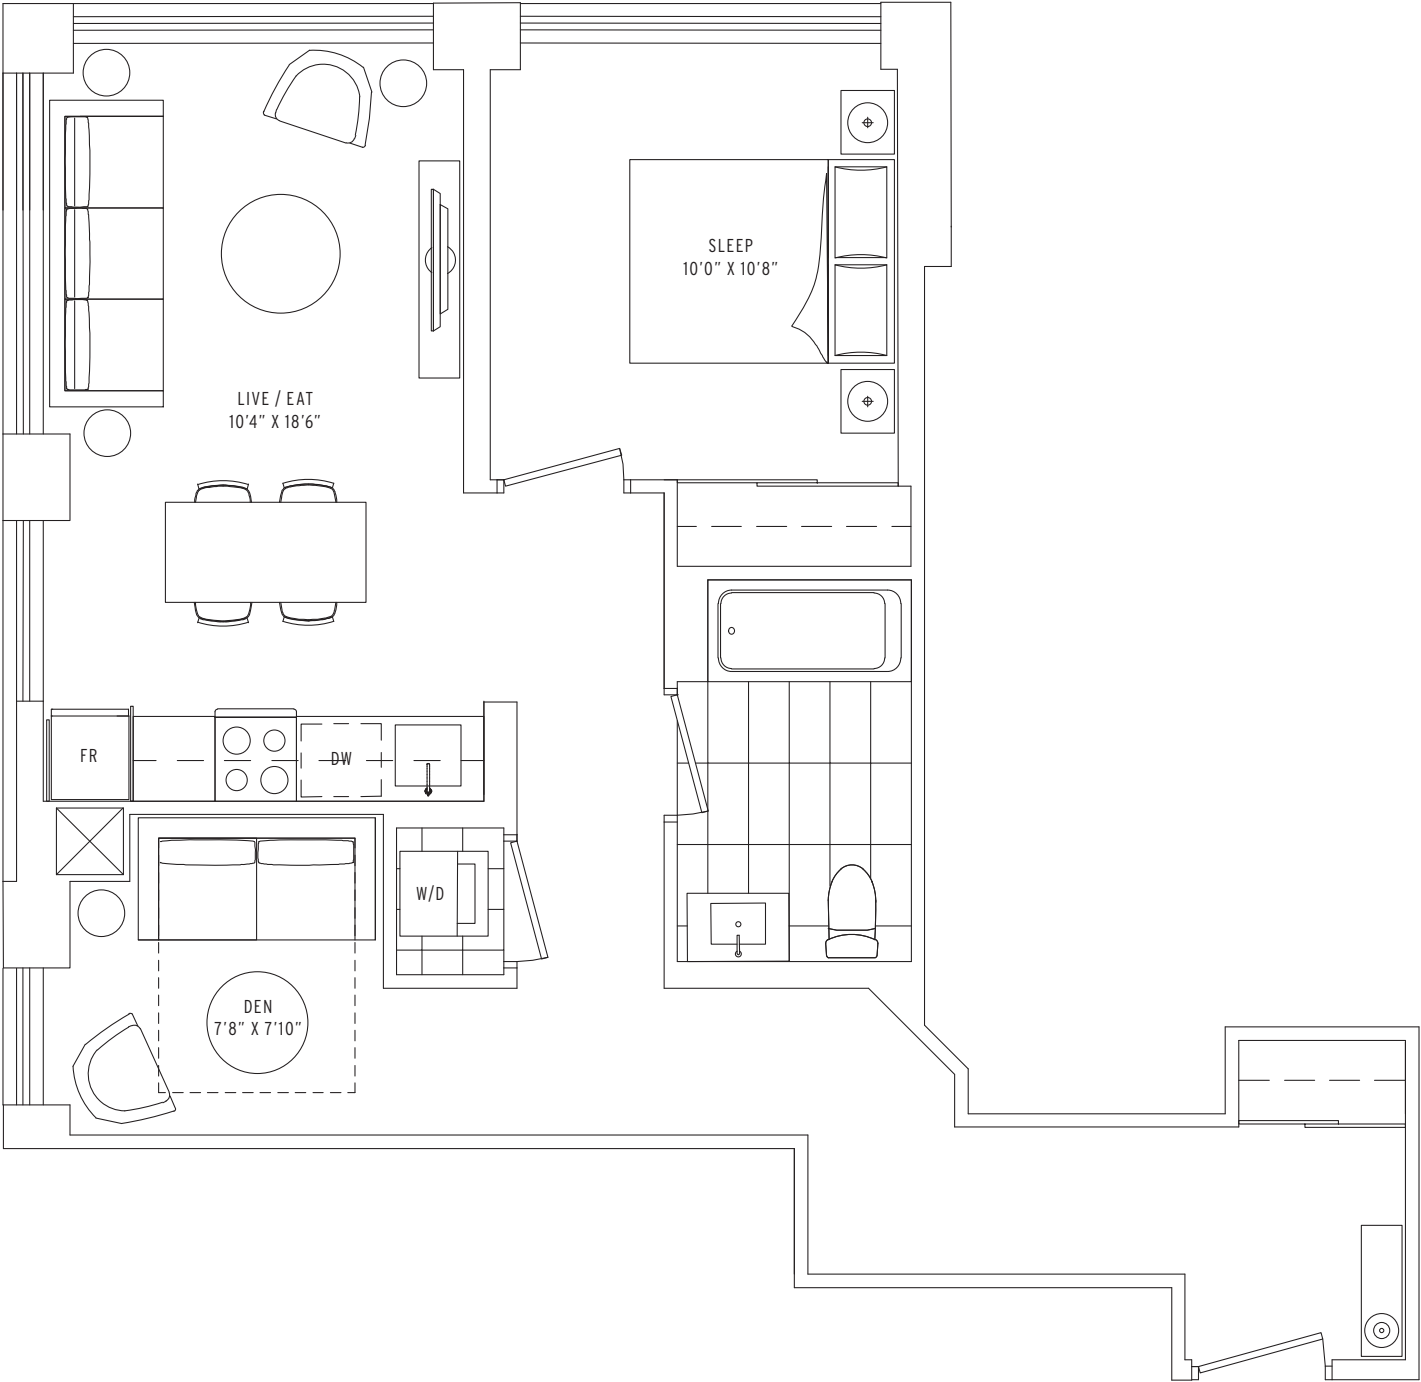

B18

1 BEDROOM + DEN.
1 BATH.

INTERIOR SF: 730

TOTAL SF: 730

DIMENSIONS, SPECIFICATIONS, LAYOUTS AND MATERIALS ARE APPROXIMATE ONLY AND ARE SUBJECT TO CHANGE WITHOUT NOTICE. TILE PATTERNS MAY VARY. WINDOW SIZES AND LOCATIONS MAY VARY. ACTUAL USEABLE SPACE MAY VARY FROM SLATED FLOOR AREA. BALCONY AND TERRACE AREA IS APPROXIMATE AND NOT INCLUDED IN NET SUITE AREA. THE PURCHASER ACKNOWLEDGES THAT THE ACTUAL UNIT SIZE PURCHASED MAY BE A REVERSE LAYOUT TO THE PLAN SHOWN. SEE SALES REPRESENTATIVE FOR FULL DETAILS. E&OE.